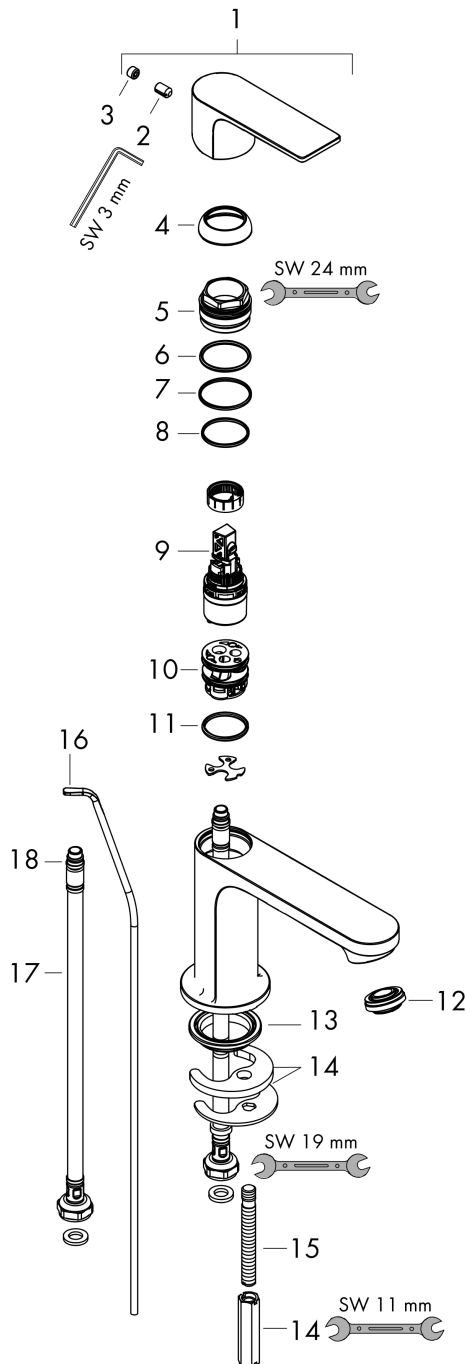

Rebris S

Single lever basin mixer 110 with pop-up waste set

Surface: **Chrome** Article Number: **72517000**

Description

product features

- consists of: single lever basin mixer, waste set
- ComfortZone 110
- projection: 133 mm
- spout height: 109 mm
- spray type: normal spray
- maximum flow rate at 3 bar: 5 l/min
- ceramic cartridge
- temperature limitation adjustable
- suitable for continuous flow water heaters
- pop-up waste set G 1¼
- material waste set: synthetic
- connection type: G ¾ connections
- connection dimension: DN15

Technology

Design awards

reddot winner 2022

Product image

Scale drawing

Rebris S
Single lever basin mixer 110 with pop-up waste set
 Surface: **Chrome** Article Number: **72517000**

Flowchart

Rebris S
Single lever basin mixer 110 with pop-up waste set
 Surface: **Chrome** Article Number: **72517000**

Exploded Drawing

Year of production: >06/22

Rebris S

Single lever basin mixer 110 with pop-up waste set

Surface: **Chrome** Article Number: **72517000**

Spare part list

Year of production: >06/22

Pos.	Description	Article Number	Price	PU
1	handle	94642000	€ 45,82	1
2	hollow set screw M6x10 DIN 916	96029000	€ 3,33	1
3	screw cover	95704000	€ 3,33	1
4	flange	98863000	€ 45,82	1
5	nut	98864000	€ 36,89	1
6	O-ring 24x2	98388000	€ 3,33	1
7	O-ring 27x1,5	92527000	€ 11,66	1
8	O-ring 25x1,5	98146000	€ 3,33	1
9	cartridge, assy	95973001	€ 72,47	1
10	adapter for cartridge	98866000	€ 28,92	1
11	O-ring 23x2	98398000	€ 3,33	1
12	aerator M24x1 (5 l/min)	94364000	€ 8,69	1
13	seal Ø 42	98722000	€ 5,36	1
14	fixing set	96016000	€ 28,92	1
15	screw M8 x 68	97736000	€ 5,36	1
16	pull rod	96657000	€ 11,66	1
17	connection hose 450 mm M8x0,75 G3/8	97206000	€ 28,92	1
18	O-ring 6,6x1,6	93019000	€ 3,33	1
a	pop up waste	94139000	-	1