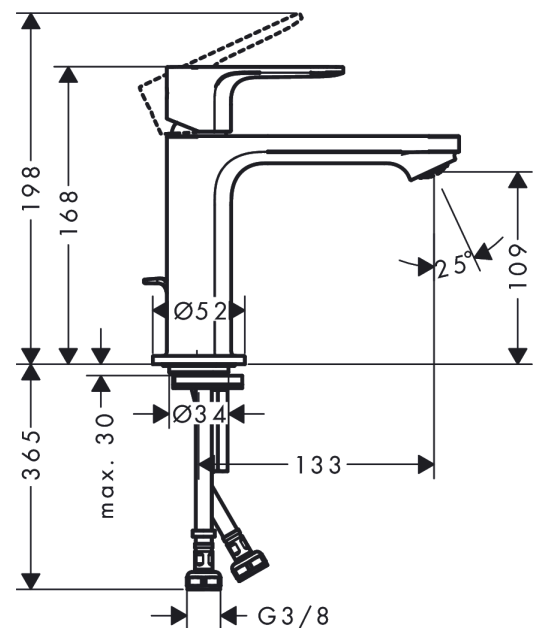

Rebris S

Single lever basin mixer 110 with pop-up waste set

Surface: **Chrome** Article Number: **72517000**

Description

product features

- consists of: single lever basin mixer, waste set
- ComfortZone 110
- projection: 133 mm
- spout height: 109 mm
- spray type: normal spray
- maximum flow rate at 3 bar: 5 l/min
- ceramic cartridge
- temperature limitation adjustable
- suitable for continuous flow water heaters
- pop-up waste set G 1¼
- material waste set: synthetic
- connection type: G ¾ connections
- connection dimension: DN15

Technology

Design awards

reddot winner 2022

Product image

Scale drawing

Rebris S
Single lever basin mixer 110 with pop-up waste set
 Surface: **Chrome** Article Number: **72517000**

Flowchart

Rebris S
Single lever basin mixer 110 with pop-up waste set
 Surface: **Chrome** Article Number: **72517000**

Exploded Drawing

Year of production: >06/22

Rebris S

Single lever basin mixer 110 with pop-up waste set

Surface: **Chrome** Article Number: **72517000**

Spare part list

Year of production: >06/22

Pos.	Description	Article Number	Price	PU
1	handle	94642000	€ 45,82	1
2	hollow set screw M6x10 DIN 916	96029000	€ 3,33	1
3	screw cover	95704000	€ 3,33	1
4	flange	98863000	€ 45,82	1
5	nut	98864000	€ 36,89	1
6	O-ring 24x2	98388000	€ 3,33	1
7	O-ring 27x1,5	92527000	€ 11,66	1
8	O-ring 25x1,5	98146000	€ 3,33	1
9	cartridge, assy	95973001	€ 72,47	1
10	adapter for cartridge	98866000	€ 28,92	1
11	O-ring 23x2	98398000	€ 3,33	1
12	aerator M24x1 (5 l/min)	94364000	€ 8,69	1
13	seal Ø 42	98722000	€ 5,36	1
14	fixing set	96016000	€ 28,92	1
15	screw M8 x 68	97736000	€ 5,36	1
16	pull rod	96657000	€ 11,66	1
17	connection hose 450 mm M8x0,75 G3/8	97206000	€ 28,92	1
18	O-ring 6,6x1,6	93019000	€ 3,33	1
a	pop up waste	94139000	-	1